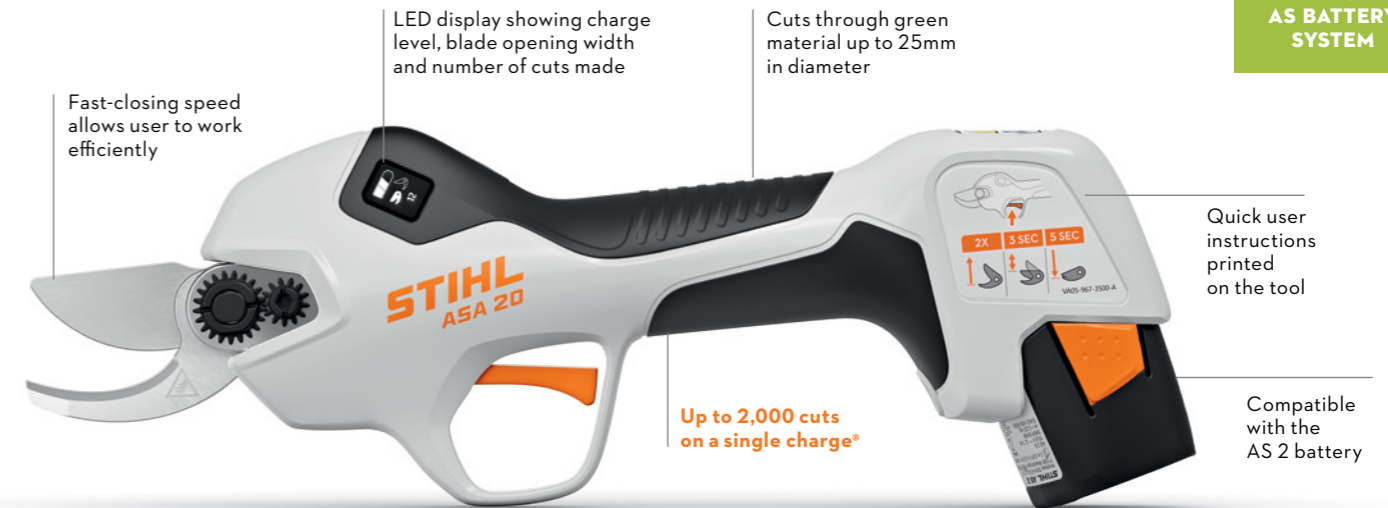

GET CHARGED FOR AUTUMN

AS BATTERY SYSTEM TOOLS. PRECISION MADE EASY.

Now expanded to seven light, compact and easy-to-handle tools, tackling the most precise outdoor tasks is impressively easy with the STIHL AS System. Delivering quality STIHL high-performance and endurance, maintaining lawn edges, plants, shrubs, bushes, workspaces, and more is effortless with the AS Battery System range.

MUM'S DAY MADE EASY

VIEW THE FULL AS BATTERY SYSTEM

ASA 20
BATTERY SECATEURS
10.8V • 0.76KG#

Lightweight and easy to use, enjoy effortless pruning of trees, bushes, shrubs and plants.

KIT RRP
\$329

SKIN RRP **\$249**