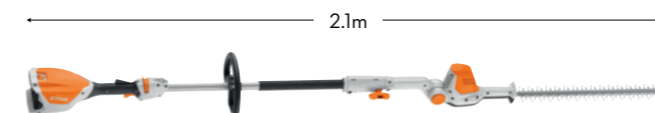

AK 10
HLA 56
LONG-REACH HEDGE TRIMMER
36V • 45CM/18" • 3.8KG[#]

Trims up to 460m² on one charge. Adjustable blade angle for cutting taller hedges and shrubs.

SKIN RRP
$349