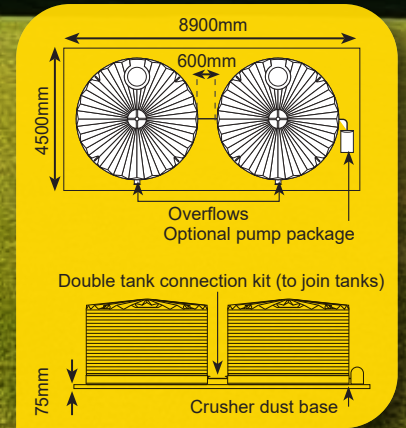

TRUE BLUE

Ask your local retailer for a DEAL today!

Get PUMPED UP this Summer!

2 Crown Force Rainwater Tanks + Pump