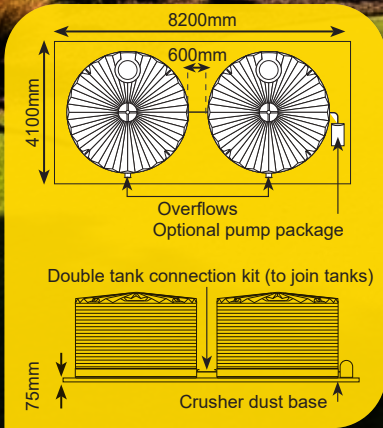

TRUE BLUE

Ask your local retailer for a DEAL today!

Get PUMPED UP this Summer!

2 Crown Force Rainwater Tanks + Pump