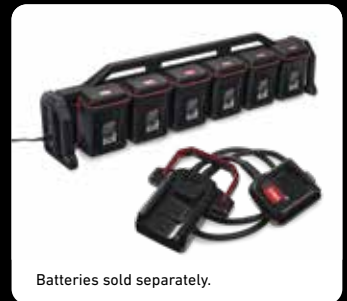

Batteries sold separately.

6-pod charger & tether

12 AMP rapid 6-Pod Charger has 6-battery capacity and powerlink tether keeps your backpack power source connected to your handheld tools.

Revolution® GrandStand® 52"